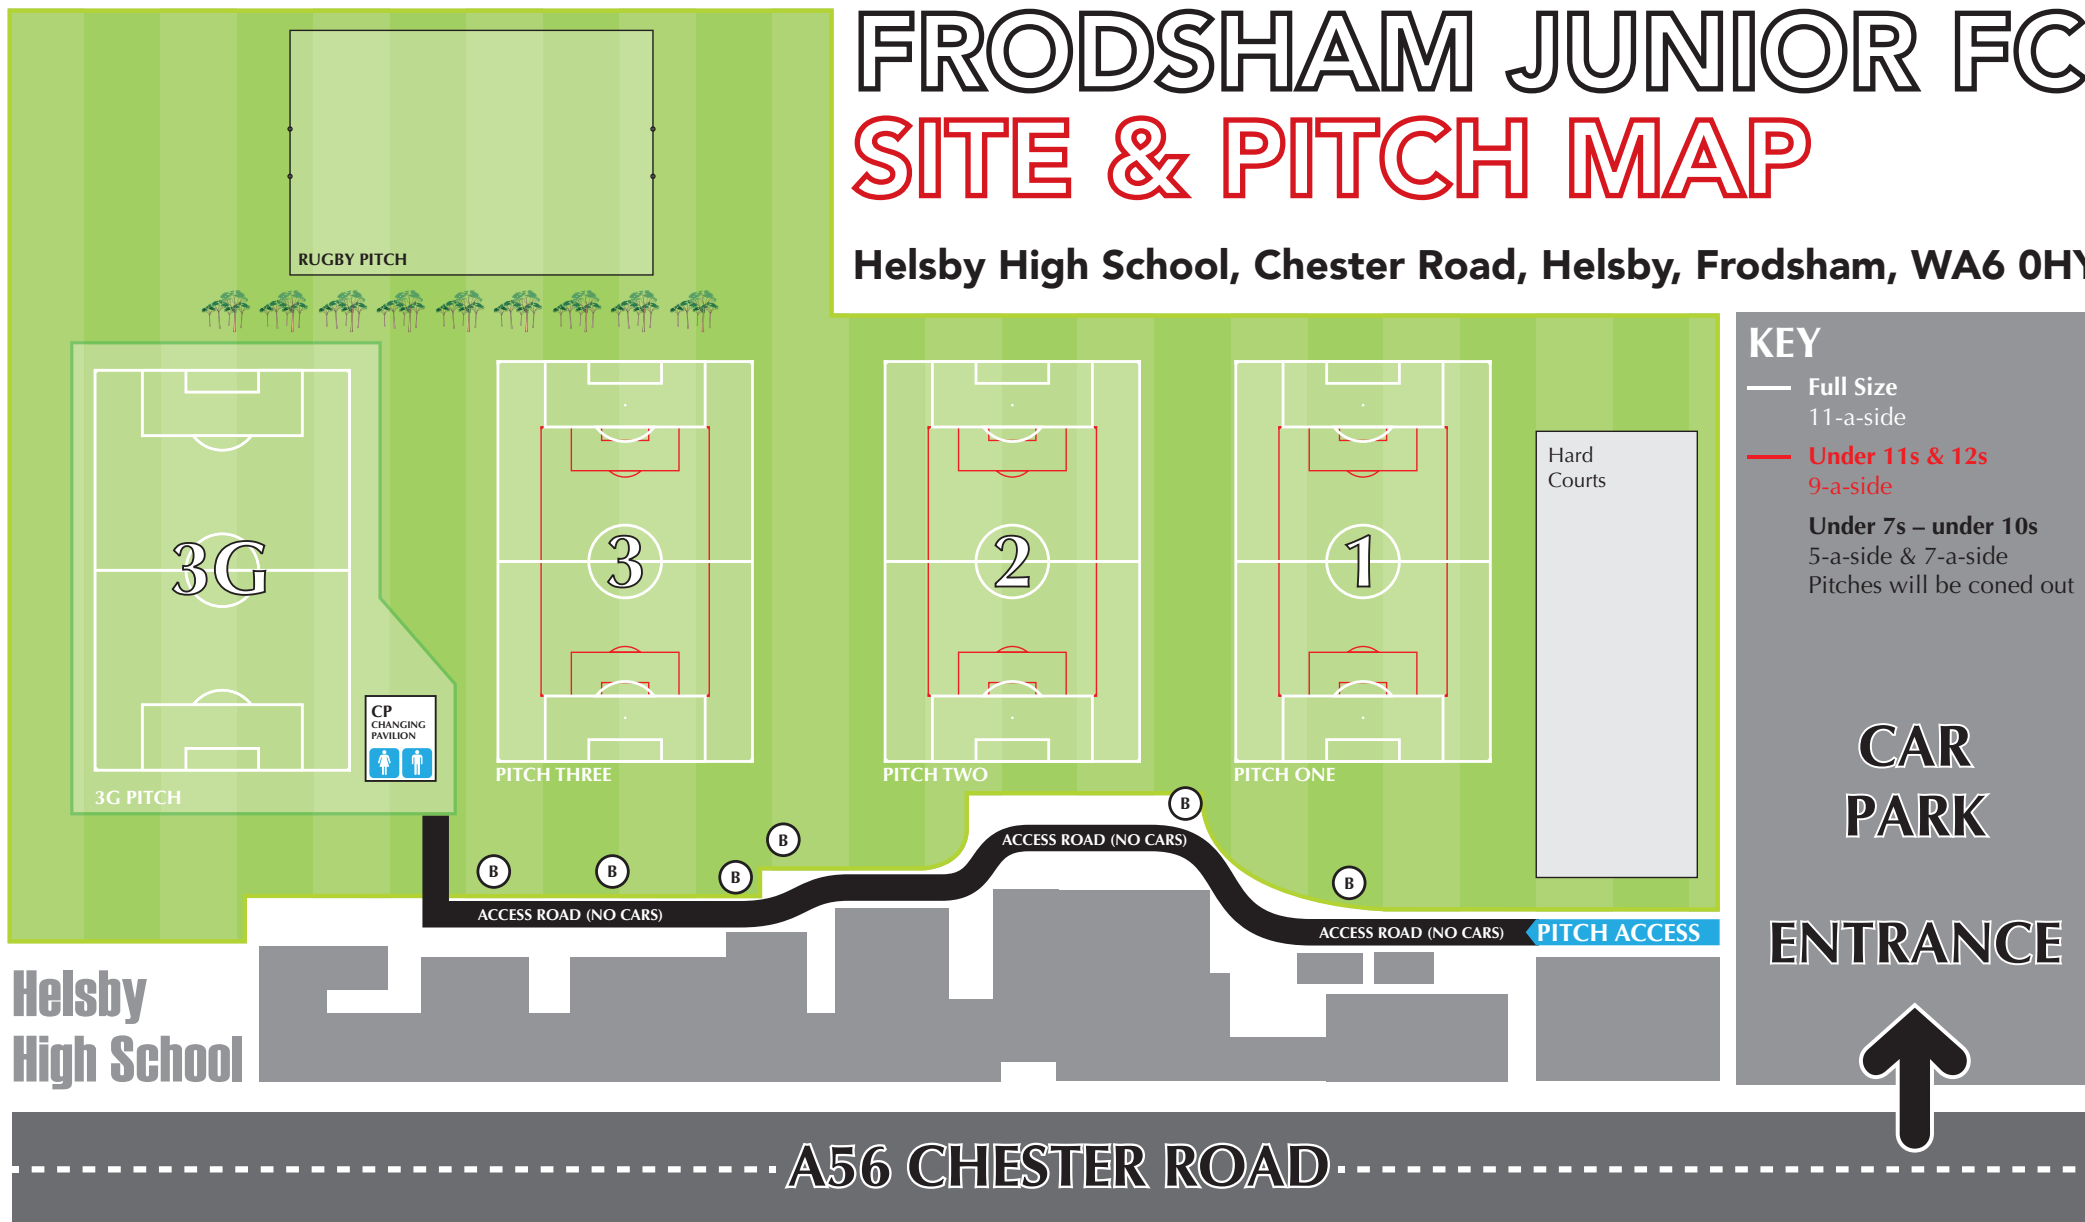

## KEY

- Full Size  
11-a-side
- Under 11s & 12s  
9-a-side
- Under 7s – under 10s  
5-a-side & 7-a-side  
Pitches will be coned out

CAR  
PARK

ENTRANCE

Helsby  
High School

A56 CHESTER ROAD